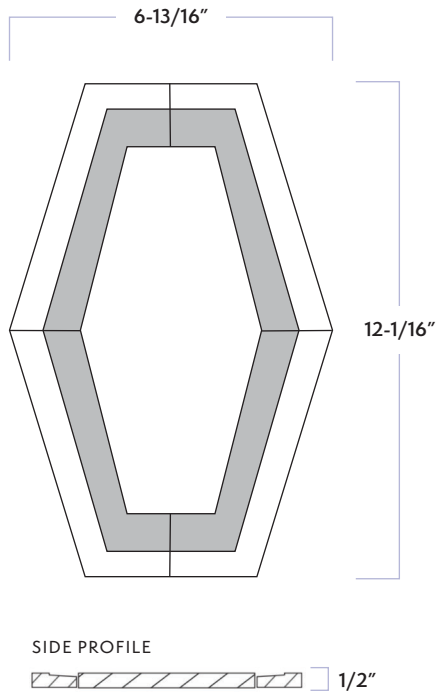

# WALKER ZANGER™

MATERIAL	Natural Stone
FINISH	Honed
THICKNESS	3/8"
SHEET SIZE	12-1/16" x 6-13/16"
COVERAGE SQFT/PIECE	0.5651 SqFt
MOUNTING	Loose